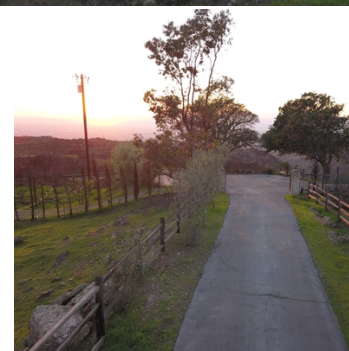

Cynthia Turnbow

(707) 812-3733

cturnbow@cnapavalley.com

<http://www.cynthiaturnbow.com>

**BROKERS
of the
VALLEY**

Coldwell Banker Brokers of the Valley

1775 Lincoln Avenue

Napa, CA 94558

(707) 258-5200